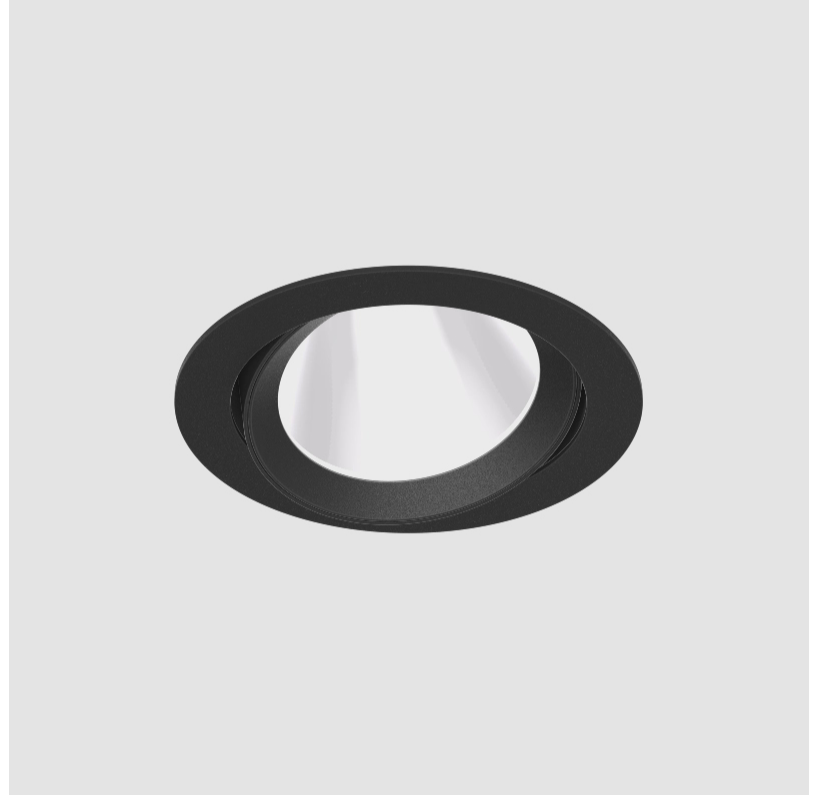

GENERAL

Series: Mechaniq Round
Brand: Prolicht
Division: Architectural
Mounting Type: Recessed
Mounting Location: Ceiling
Subcategory: Downlight

PHYSICAL

Shape: Round
Diameter (mm): 130
Diameter (in): 5 1/8
Height (mm): 108
Height (in): 4 1/4
Ceiling Thickness (mm): 10 / 12.5 / 15
Ceiling Thickness (in): 3/8 or 1/2 or 9/16
Min. Recessing Depth (mm): 130
Min. Recessing Depth (in): 5 1/8
Light Distribution: Adjustable / Downlight
Weight (kg): 0.707
Weight (lbs): 1.56
Fixture Finish: SSR / BKV / CWI / CRY / HAB / UFT / ITA / RUA / FTG / MYG / LOD / PUS / FRO / FUP / KIA / POP / BLS / SPG / MEY / GOH / GUM / CHC / COM / ABZ / JAG / OBR / MOS / ROR
Fixture Material: Aluminum Die Cast
Cut-out Measurements: 120mm / 4 3/4"

ELECTRICAL

Lamp Type: LED (Zhaga Standard)
Input Wattage (W): 28.6
Total Output Wattage (W): 26
Dimming: Tri-Mode (Non-Dimming and Phase Dimming (120Vac only) and 0-10V Dimming)
Driver Included: No
Driver Location: Recessed Housing
Driver Type: Constant Current - Universal
Driver Class: Class 2
Housing: See components
Input Voltage (V): 120 - 277
Constant Current (MA): 700

LED

Number of LEDs: 1
Color Temperature (°K): 2700 / 3000 / 3500 / 4000
Max. Delivered Lumen (lm): 2960 / 3030 / 3185 / 3250
CRI: >90 CRI
Lamp Life (hrs): 50000

OPTICAL

Reflector°: 18 / 26 / 40
Adjustability: Rotational 355°; Tilt 30°

RATINGS AND CERTIFICATIONS

Certified By: Certified for North American Standards
IP rating: IP20